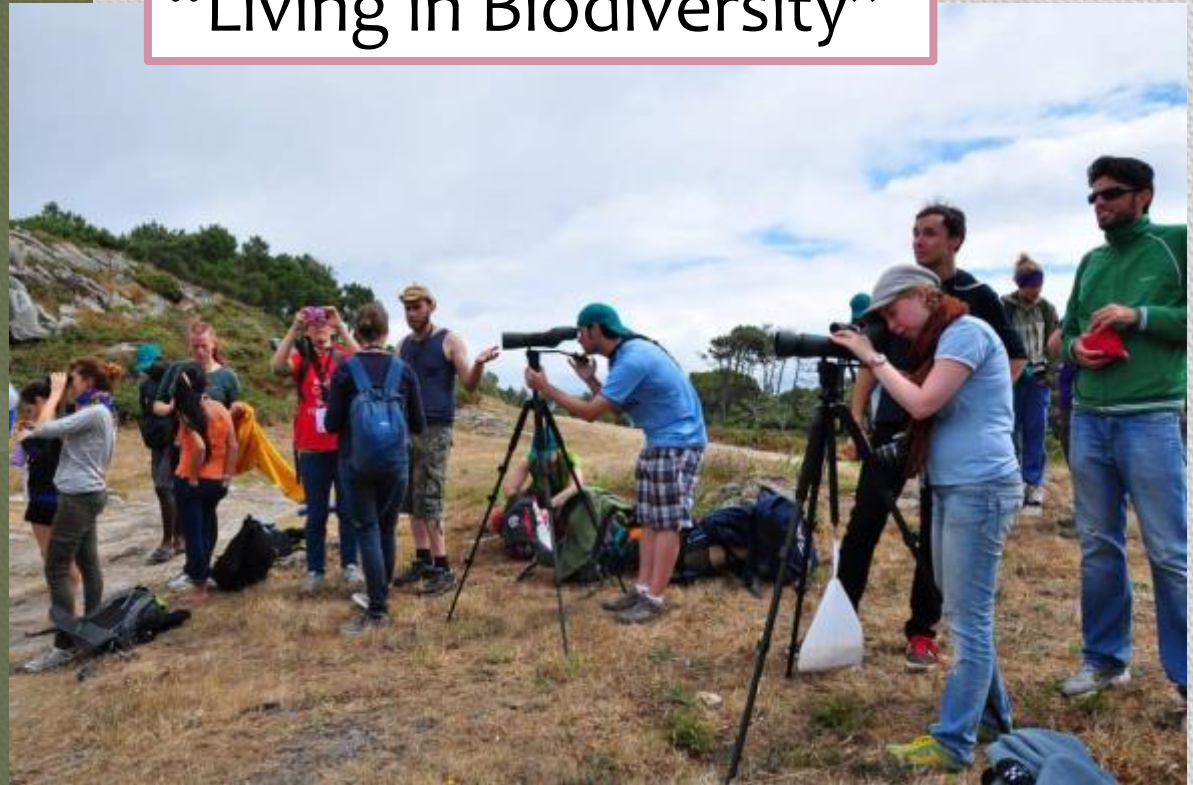

So, what do we have for our members?

INTERNATIONAL FORESTRY STUDENTS' SYMPOSIUM

“Living in Biodiversity”

Source: 41st IFSS “Living in Biodiversity” in Spain